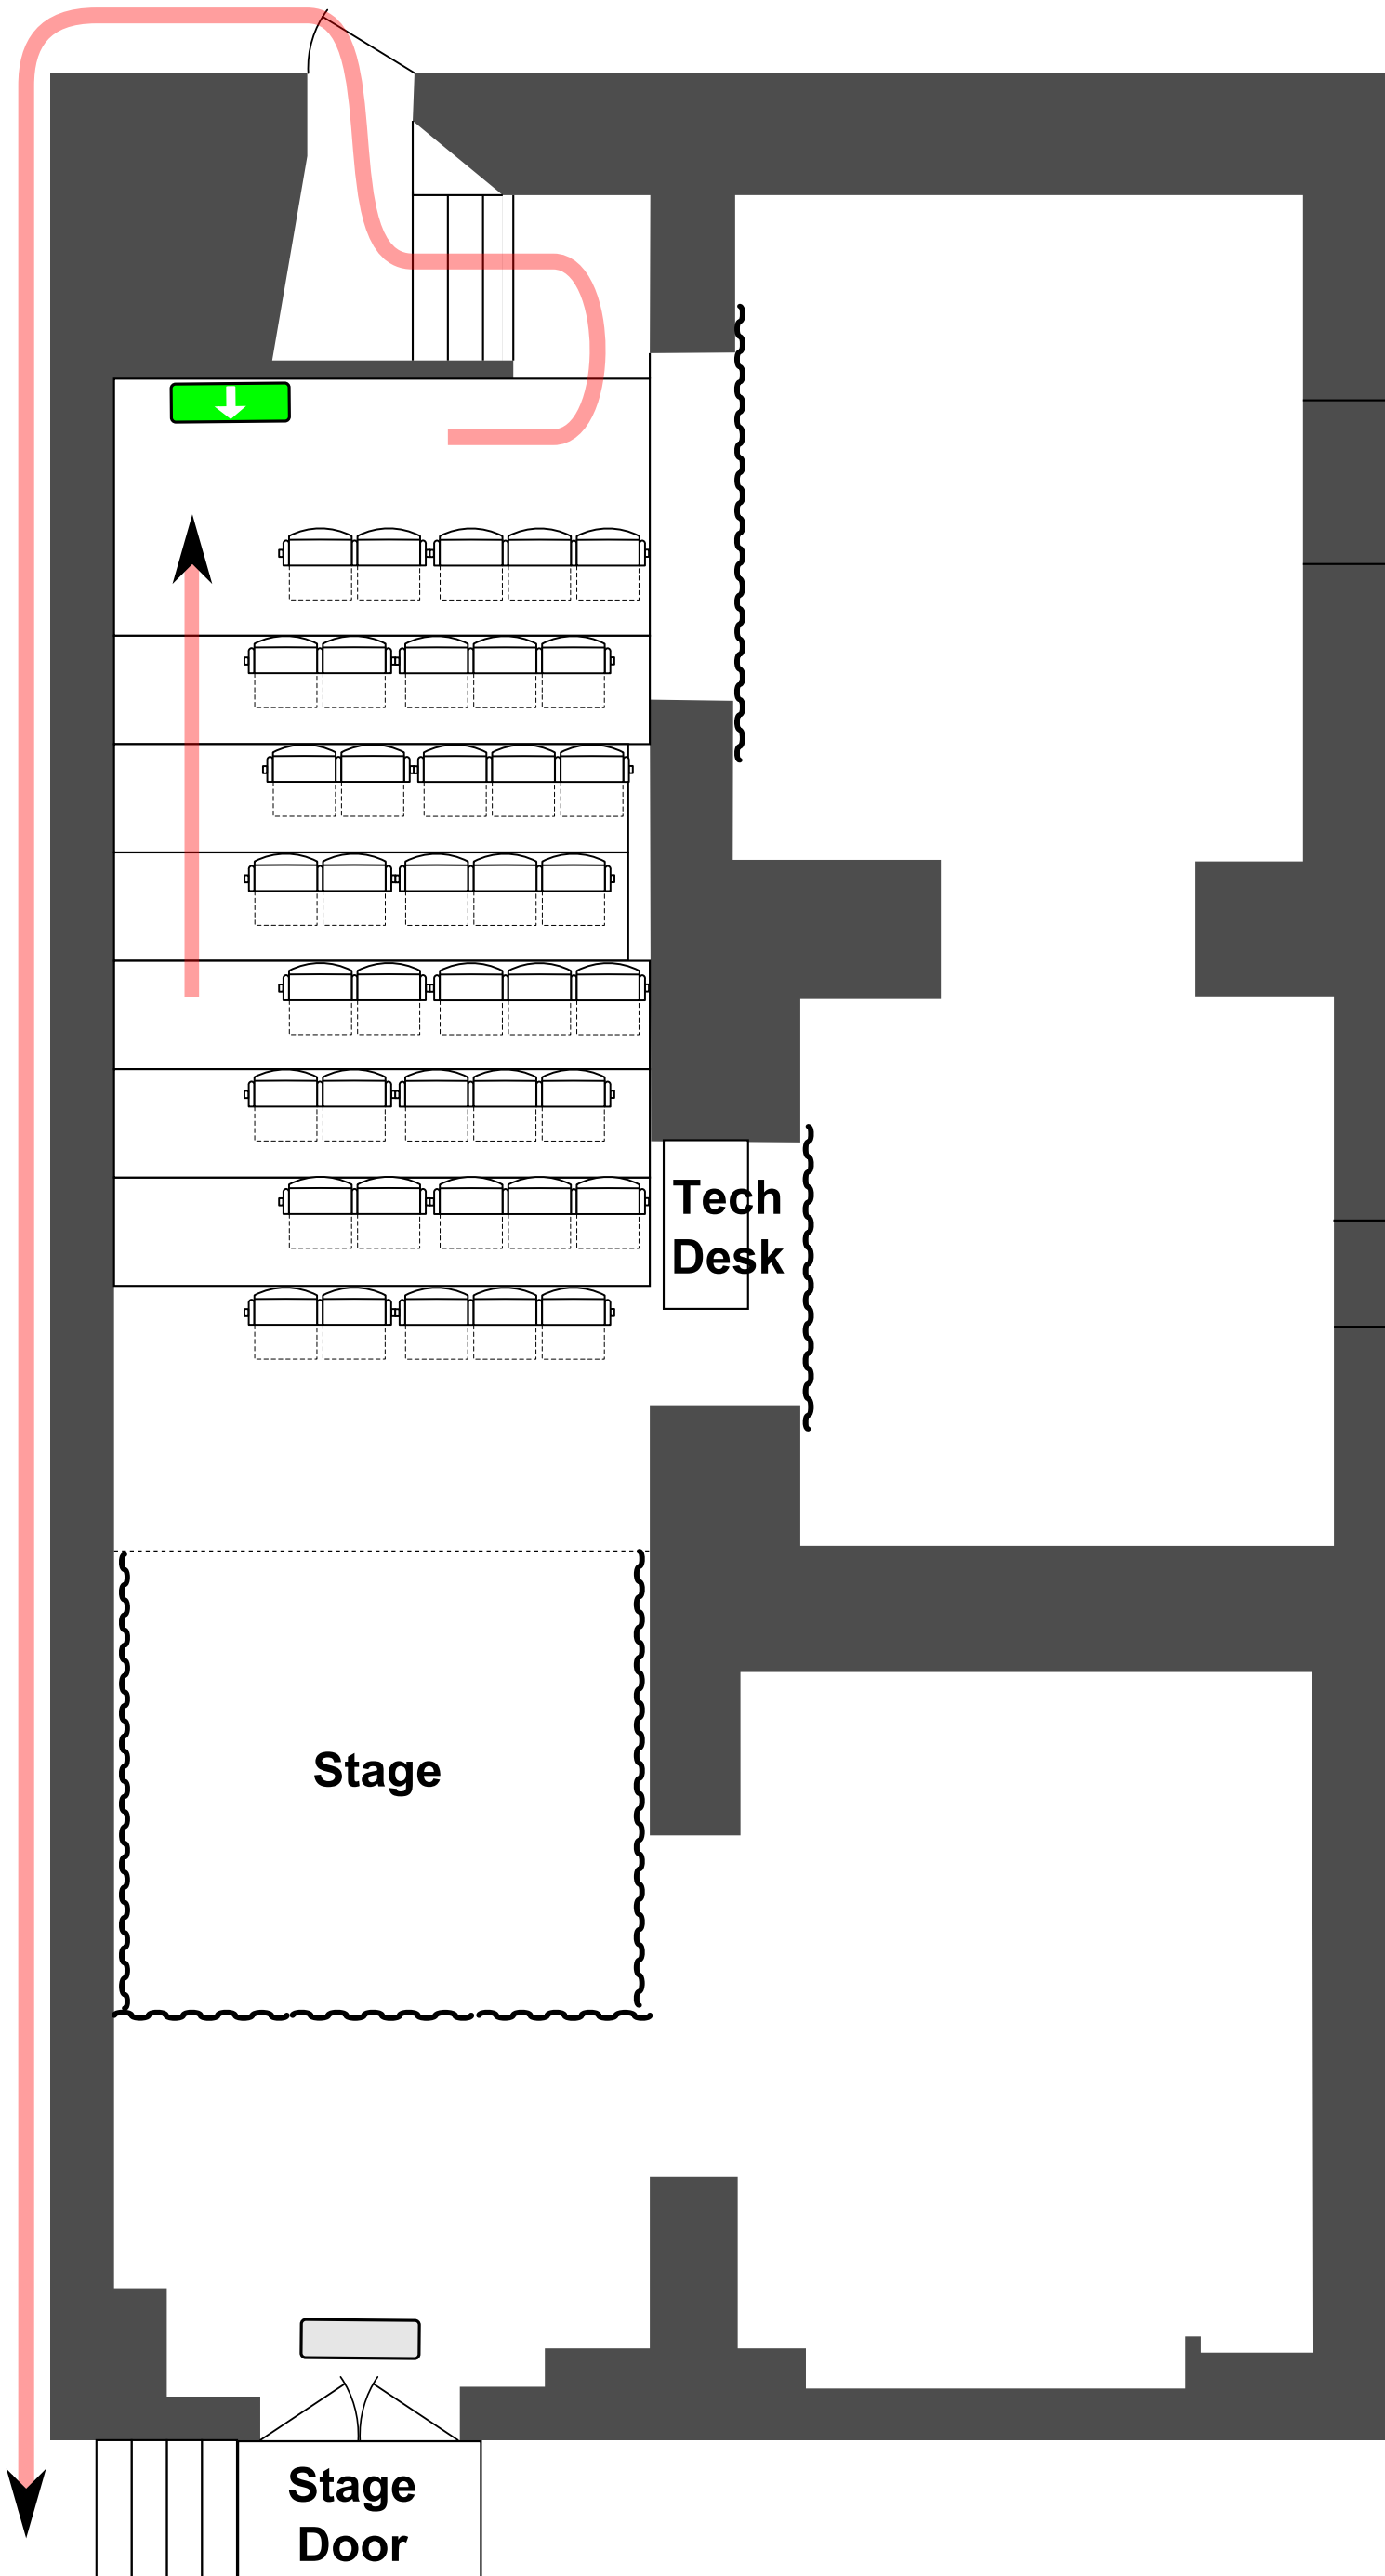

**Audience
Entrance**

-  Fire Route
-  Front of Stage
-  Black Drapes
-  Maintained Emergency Light
-  Non-Maintained Emergency Light

1 metre